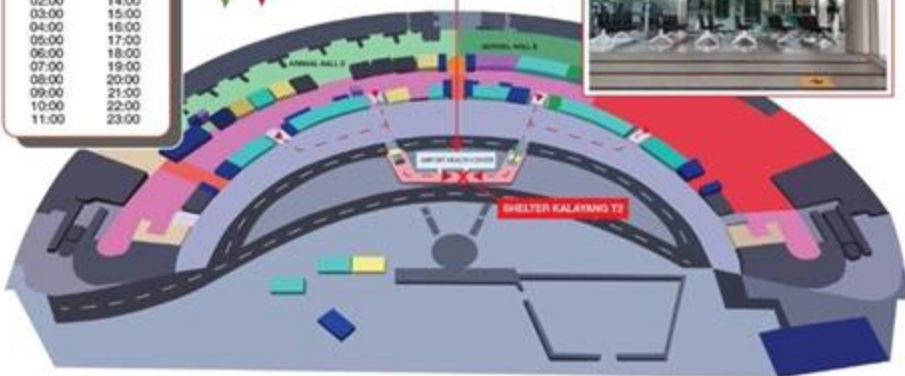

TERMINAL 2 - Arrival (D, E & F)

Line 2, Near Station

SHUTTLE PICKUP & DROP POINT

Shuttle Time

From Airport to Hotel

24:00	12:00
01:00	13:00
02:00	14:00
03:00	15:00
04:00	16:00
05:00	17:00
06:00	18:00
07:00	19:00
08:00	20:00
09:00	21:00
10:00	22:00
11:00	23:00